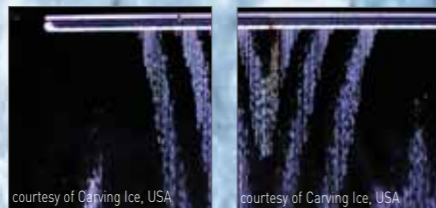

CREATIVITY ONLY LIMITED BY IMAGINATION

Aquasermo draws crowds and creates instant captive audiences wherever it is used - making it ideal for exhibitions, shopping malls, reception areas, conferences, and countless other entertainment and leisure uses. Easy to install and use, it is perfect for making instant impact and bringing branding to life in a truly unique way. Aquasermo can be customised to create stunning displays of light and water, with any image desired.

- » Combinations of lighting and water pigmentations
- » Create your own droplet pattern using bitmap software
- » Create special effects using interactive displays
- » Change your pattern at the flick of a switch
- » Draw on a library of existing patterns
- » Displays can be portable or permanent
- » Available as a standalone self-contained unit
- » Supplied as modules for incorporating into customised applications

aquasermo