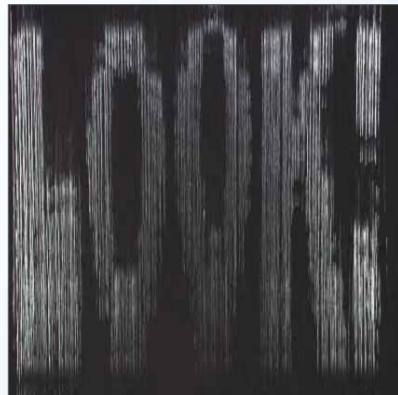

CREATIVITY ONLY LIMITED BY IMAGINATION

Aquasermo draws crowds and creates instant captive audiences wherever it is used - making it ideal for exhibitions, shopping malls, reception areas, conferences, and countless other entertainment and leisure uses. Easy to install and use, it is perfect for making instant impact and bringing branding to life in a truly unique way. Aquasermo can be customised to create stunning displays of light and water, with any image desired.

- » Combinations of lighting and water pigmentations
- » Create your own droplet pattern using bitmap software
- » Create special effects using interactive displays
- » Change your pattern at the flick of a switch
- » Draw on a library of existing patterns
- » Displays can be portable or permanent
- » Available as a standalone self-contained unit
- » Supplied as modules for incorporating into customised applications

aquasermo